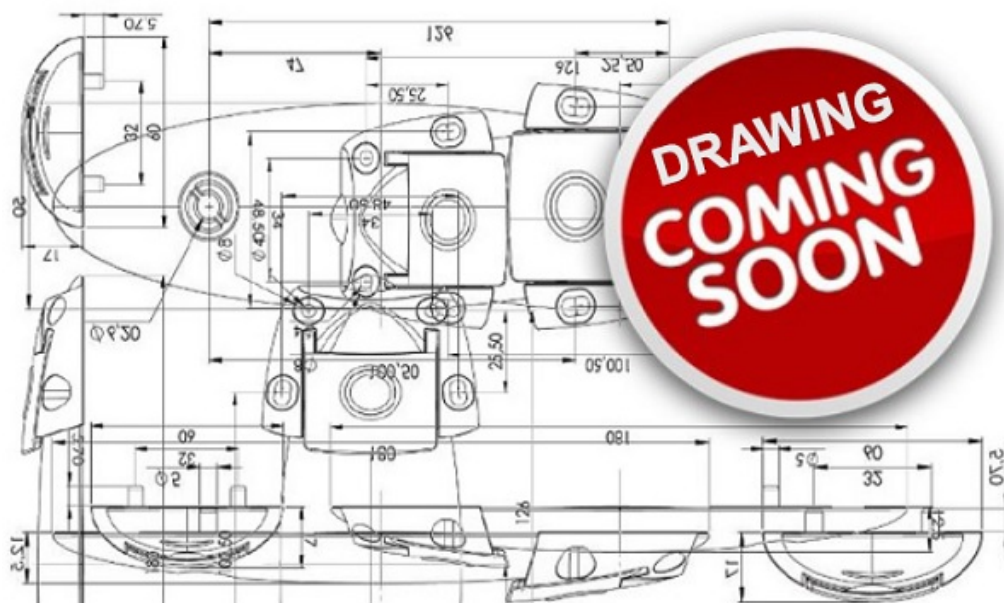

PRODUCT SHEET

Description:

Synchron Slide S 650/450, Opening 450mm, Wing 320mm

Item number:

24.03.540-0

Units	Box	Carton	HS Code	Barcode
Pair	0	1	8302420090	 5704866088022

SISO A/S

Mileparken 11
DK-2740 Skovlunde
Denmark
VAT: DK 24786013